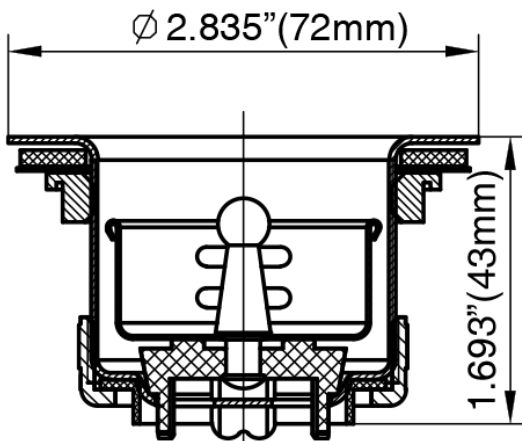

## FEATURES :

Fits 2" to 2 1/2" Opening

Polished Stainless Steel Body and Basket

Rubber Stopper w/Chromed Metal Post

Diecast Metal Nuts

No.	Part Name	Material
1	Post	Zinc, CP
2	Basket	SS430
3	Stopper	Rubber
4	Body	SS430
5	Gasket	Rubber
6	Friction Washer	Paper
7	Lock Nut	Zinc
8	Tailpiece Washer	LDPE
9	Slip Nut	Zinc