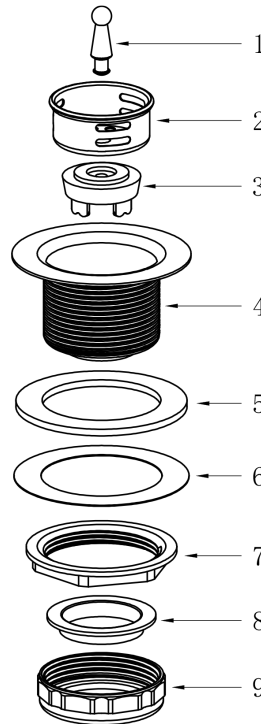

## FEATURES :

Fits 2" to 2 1/2" Opening

Polished Stainless Steel Body and Basket

Rubber Stopper w/Chromed Metal Post

Diecast Metal Nuts

No.	Part Name	Material
1	Post	Zinc, CP
2	Basket	SS430
3	Stopper	Rubber
4	Body	SS430
5	Gasket	Rubber
6	Friction Washer	Paper
7	Lock Nut	Zinc
8	Tailpiece Washer	LDPE
9	Slip Nut	Zinc

Cross Reference			
DB	3784	KEENEY	878PC
JSC	B02050	ZURN	ZR426B-SS
PROFLO	PF83SS	MATCO NORCA	SS-600