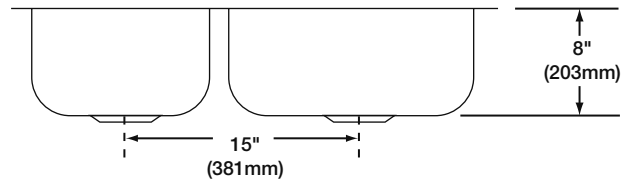

Stainless Steel Sinks

GLU31198L
GLU31198R

31X19X8 DBL UM BOWL 18GA SS LH
31X19X8 DBL UM BOWL 18GA SS RH

SINK DIMENSIONS (INCHES)*

Dimensions	Overall		Inside Bowl			Inside Bowl			Minimum Cabinet Size
	L	W	L	W	D	L	W	D	
31x19 (left)	30-3/4 (781mm)	19-1/2 (495mm)	11-1/2 (292mm)	15 (381mm)	8 (203mm)	16 (406mm)	17-1/2 (445mm)	8 (203mm)	36 (914mm)
	30-3/4 (781mm)	19-1/2 (495mm)	16 (406mm)	17-1/2 (445mm)	8 (203mm)	11-1/2 (292mm)	15 (381mm)	8 (203mm)	
31x19 (right)	30-3/4 (781mm)	19-1/2 (495mm)	16 (406mm)	17-1/2 (445mm)	8 (203mm)	11-1/2 (292mm)	15 (381mm)	8 (203mm)	36 (914mm)
	30-3/4 (781mm)	19-1/2 (495mm)	11-1/2 (292mm)	15 (381mm)	8 (203mm)	16 (406mm)	17-1/2 (445mm)	8 (203mm)	

*Length is left to right. Width is front to back.

31x19 Left

31x19 Right