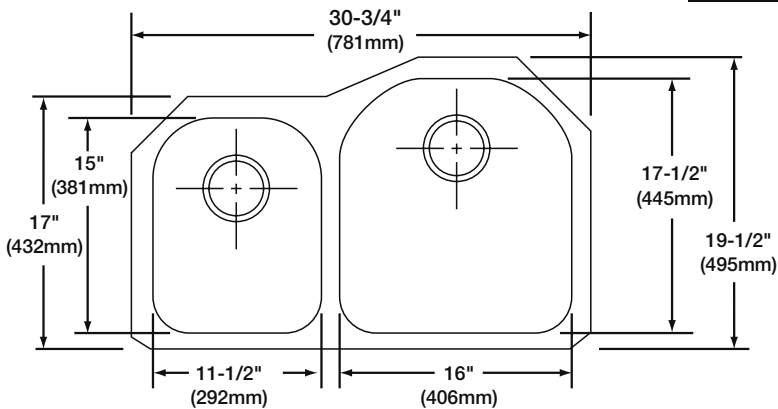

Stainless Steel Sinks

GLU31198L
GLU31198R

31X19X8 DBL UM BOWL 18GA SS LH
31X19X8 DBL UM BOWL 18GA SS RH

SINK DIMENSIONS (INCHES)*

Dimensions	Overall		Inside Bowl			Inside Bowl			Minimum Cabinet Size
	L	W	L	W	D	L	W	D	
31x19 (left)	30-3/4 (781mm)	19-1/2 (495mm)	11-1/2 (292mm)	15 (381mm)	8 (203mm)	16 (406mm)	17-1/2 (445mm)	8 (203mm)	36 (914mm)
	30-3/4 (781mm)	19-1/2 (495mm)	16 (406mm)	17-1/2 (445mm)	8 (203mm)	11-1/2 (292mm)	15 (381mm)	8 (203mm)	
31x19 (right)	30-3/4 (781mm)	19-1/2 (495mm)	16 (406mm)	17-1/2 (445mm)	8 (203mm)	11-1/2 (292mm)	15 (381mm)	8 (203mm)	36 (914mm)
	30-3/4 (781mm)	19-1/2 (495mm)	11-1/2 (292mm)	15 (381mm)	8 (203mm)	16 (406mm)	17-1/2 (445mm)	8 (203mm)	

*Length is left to right. Width is front to back.

31x19 Left

31x19 Right