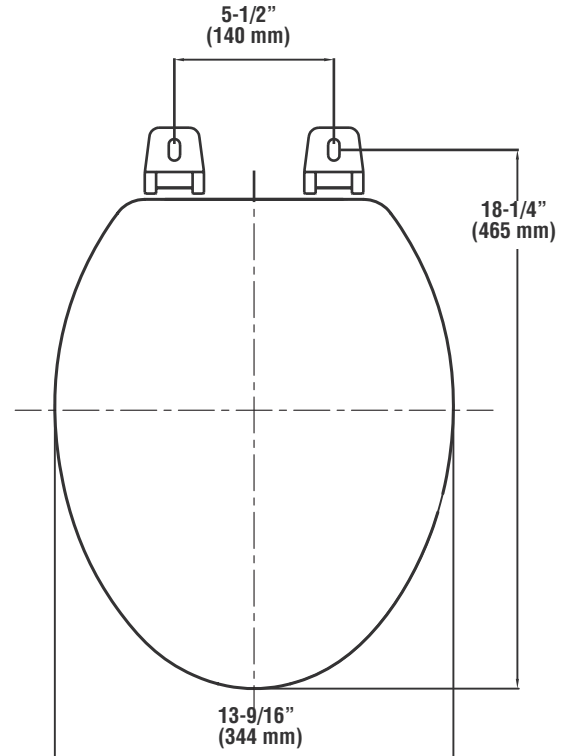

Toilet Seat

GL102EWPWH

Elongated Economy Wood Seat

- Fits elongated front toilet bowls
- Economy design
- Top mounted hinge with plastic hardware
- Molded wood seat with cover
- Available in white

 gemline