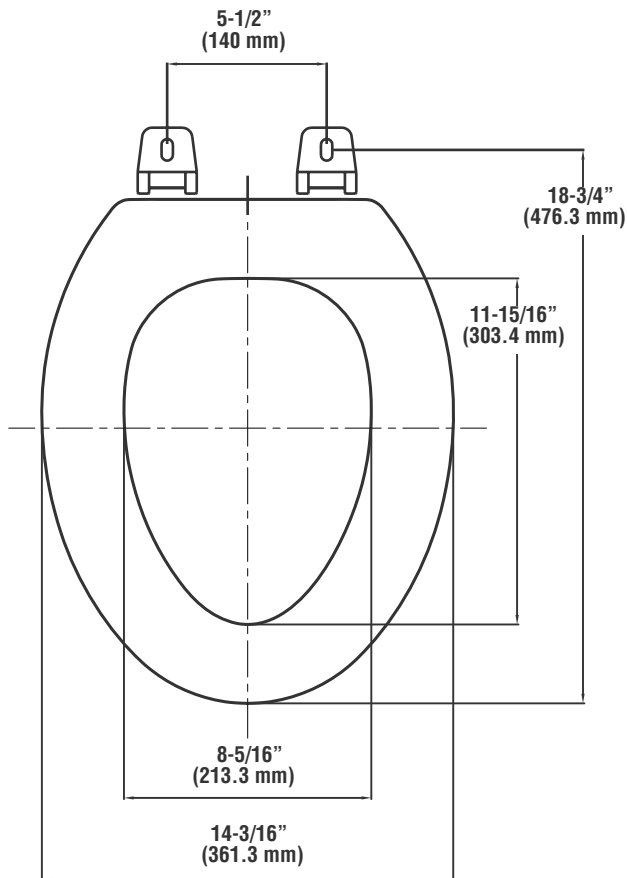

Toilet Seat

GL102EWPWH

Elongated Economy Wood Seat

- Fits elongated front toilet bowls
- Economy design
- Top mounted hinge with plastic hardware
- Molded wood seat with cover
- Available in white

 gemline